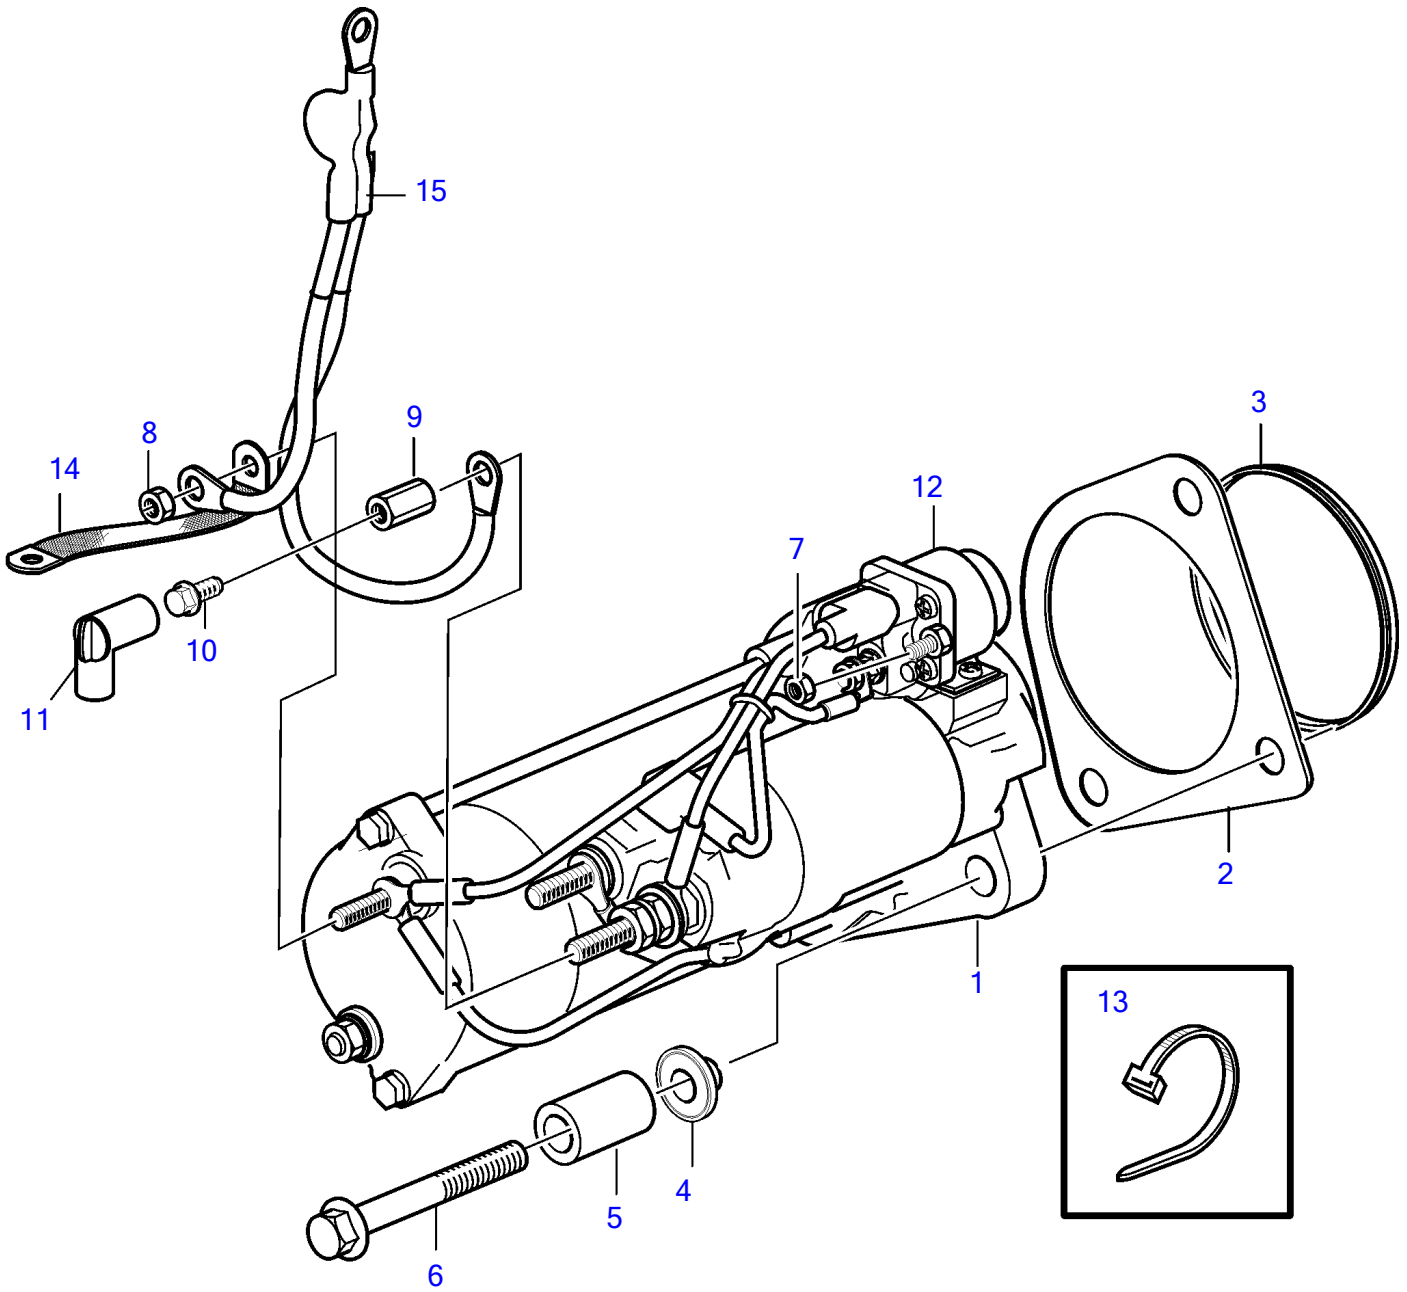

D4-180I-B, D4-180I-C, D4-180I-D, D4-180I-E, D4-210A-A, D4-225A-B, D4-210I-A, D4-210I-B, D4-225I-B, D4-225A-C, D4-225A-D, D4-225I-C, D4-225I-D, D4-260A-A, D4-260A-B, D4-260A-C, D4-260A-D, D4-260D-B, D4-260D-C, D4-260D-D, D4-260I-A, D4-260I-B, D4-260I-C, D4-260I-D, D4-300A-A, D4-300A-C, D4-300A-D, D4-300D-A, D4-300D-C, D4-300I-A, D4-300I-C, D4-300I-D, D4-225A-E, D4-225I-E, D4-260A-E, D4-260D-E, D4-260I-E, D4-300A-E, D4-300D-E, D4-300D-D, D4-300I-E

26430

D4-180I-B, D4-180I-C, D4-180I-D, D4-180I-E, D4-210A-A, D4-225A-B, D4-210I-A, D4-210I-B, D4-225I-B, D4-225A-C, D4-225A-D, D4-225I-C, D4-225I-D, D4-260A-A, D4-260A-B, D4-260A-C, D4-260A-D, D4-260D-B, D4-260D-C, D4-260D-D, D4-260I-A, D4-260I-B, D4-260I-C, D4-260I-D, D4-300A-A, D4-300A-C, D4-300A-D, D4-300D-A, D4-300D-C, D4-300I-A, D4-300I-C, D4-300I-D, D4-225A-E, D4-225I-E, D4-260A-E, D4-260D-E, D4-260I-E, D4-300A-E, D4-300D-E, D4-300D-D, D4-300I-E

REF	PART NO.	QTY	DESCRIPTION	NOTES
1	3801296	1	Starter motor, exch • parts not sold separately	12V, SOLAS
	3801297	1	Starter motor, exch • parts not sold separately	24V, SOLAS
2	21389274	1	Gasket	
3	21380910	1	Gasket	
4	21308512	3	Insulating bushing	
5	845884	3	Spacer sleeve	
6	973246	3	Hexagon screw	
7	983714	1	Hexagon nut	
8	983715	1	Hexagon nut	negative pole
9	857180	1	Spacer nut	positive pole
10	946670	1	Flange screw	
11	855798	1	Protecting sleeve	
12	3818845	1	Starter relay	12V
	3818856	1	Starter relay	24V
13	948702	1	Cable tie	
	948211	1	Cable tie	
14	996153	1	Chassis ground cable	Do not use with transient protector
15	21923306	1	Wiring harness kit	Transient protector, alternative to chassis ground cable